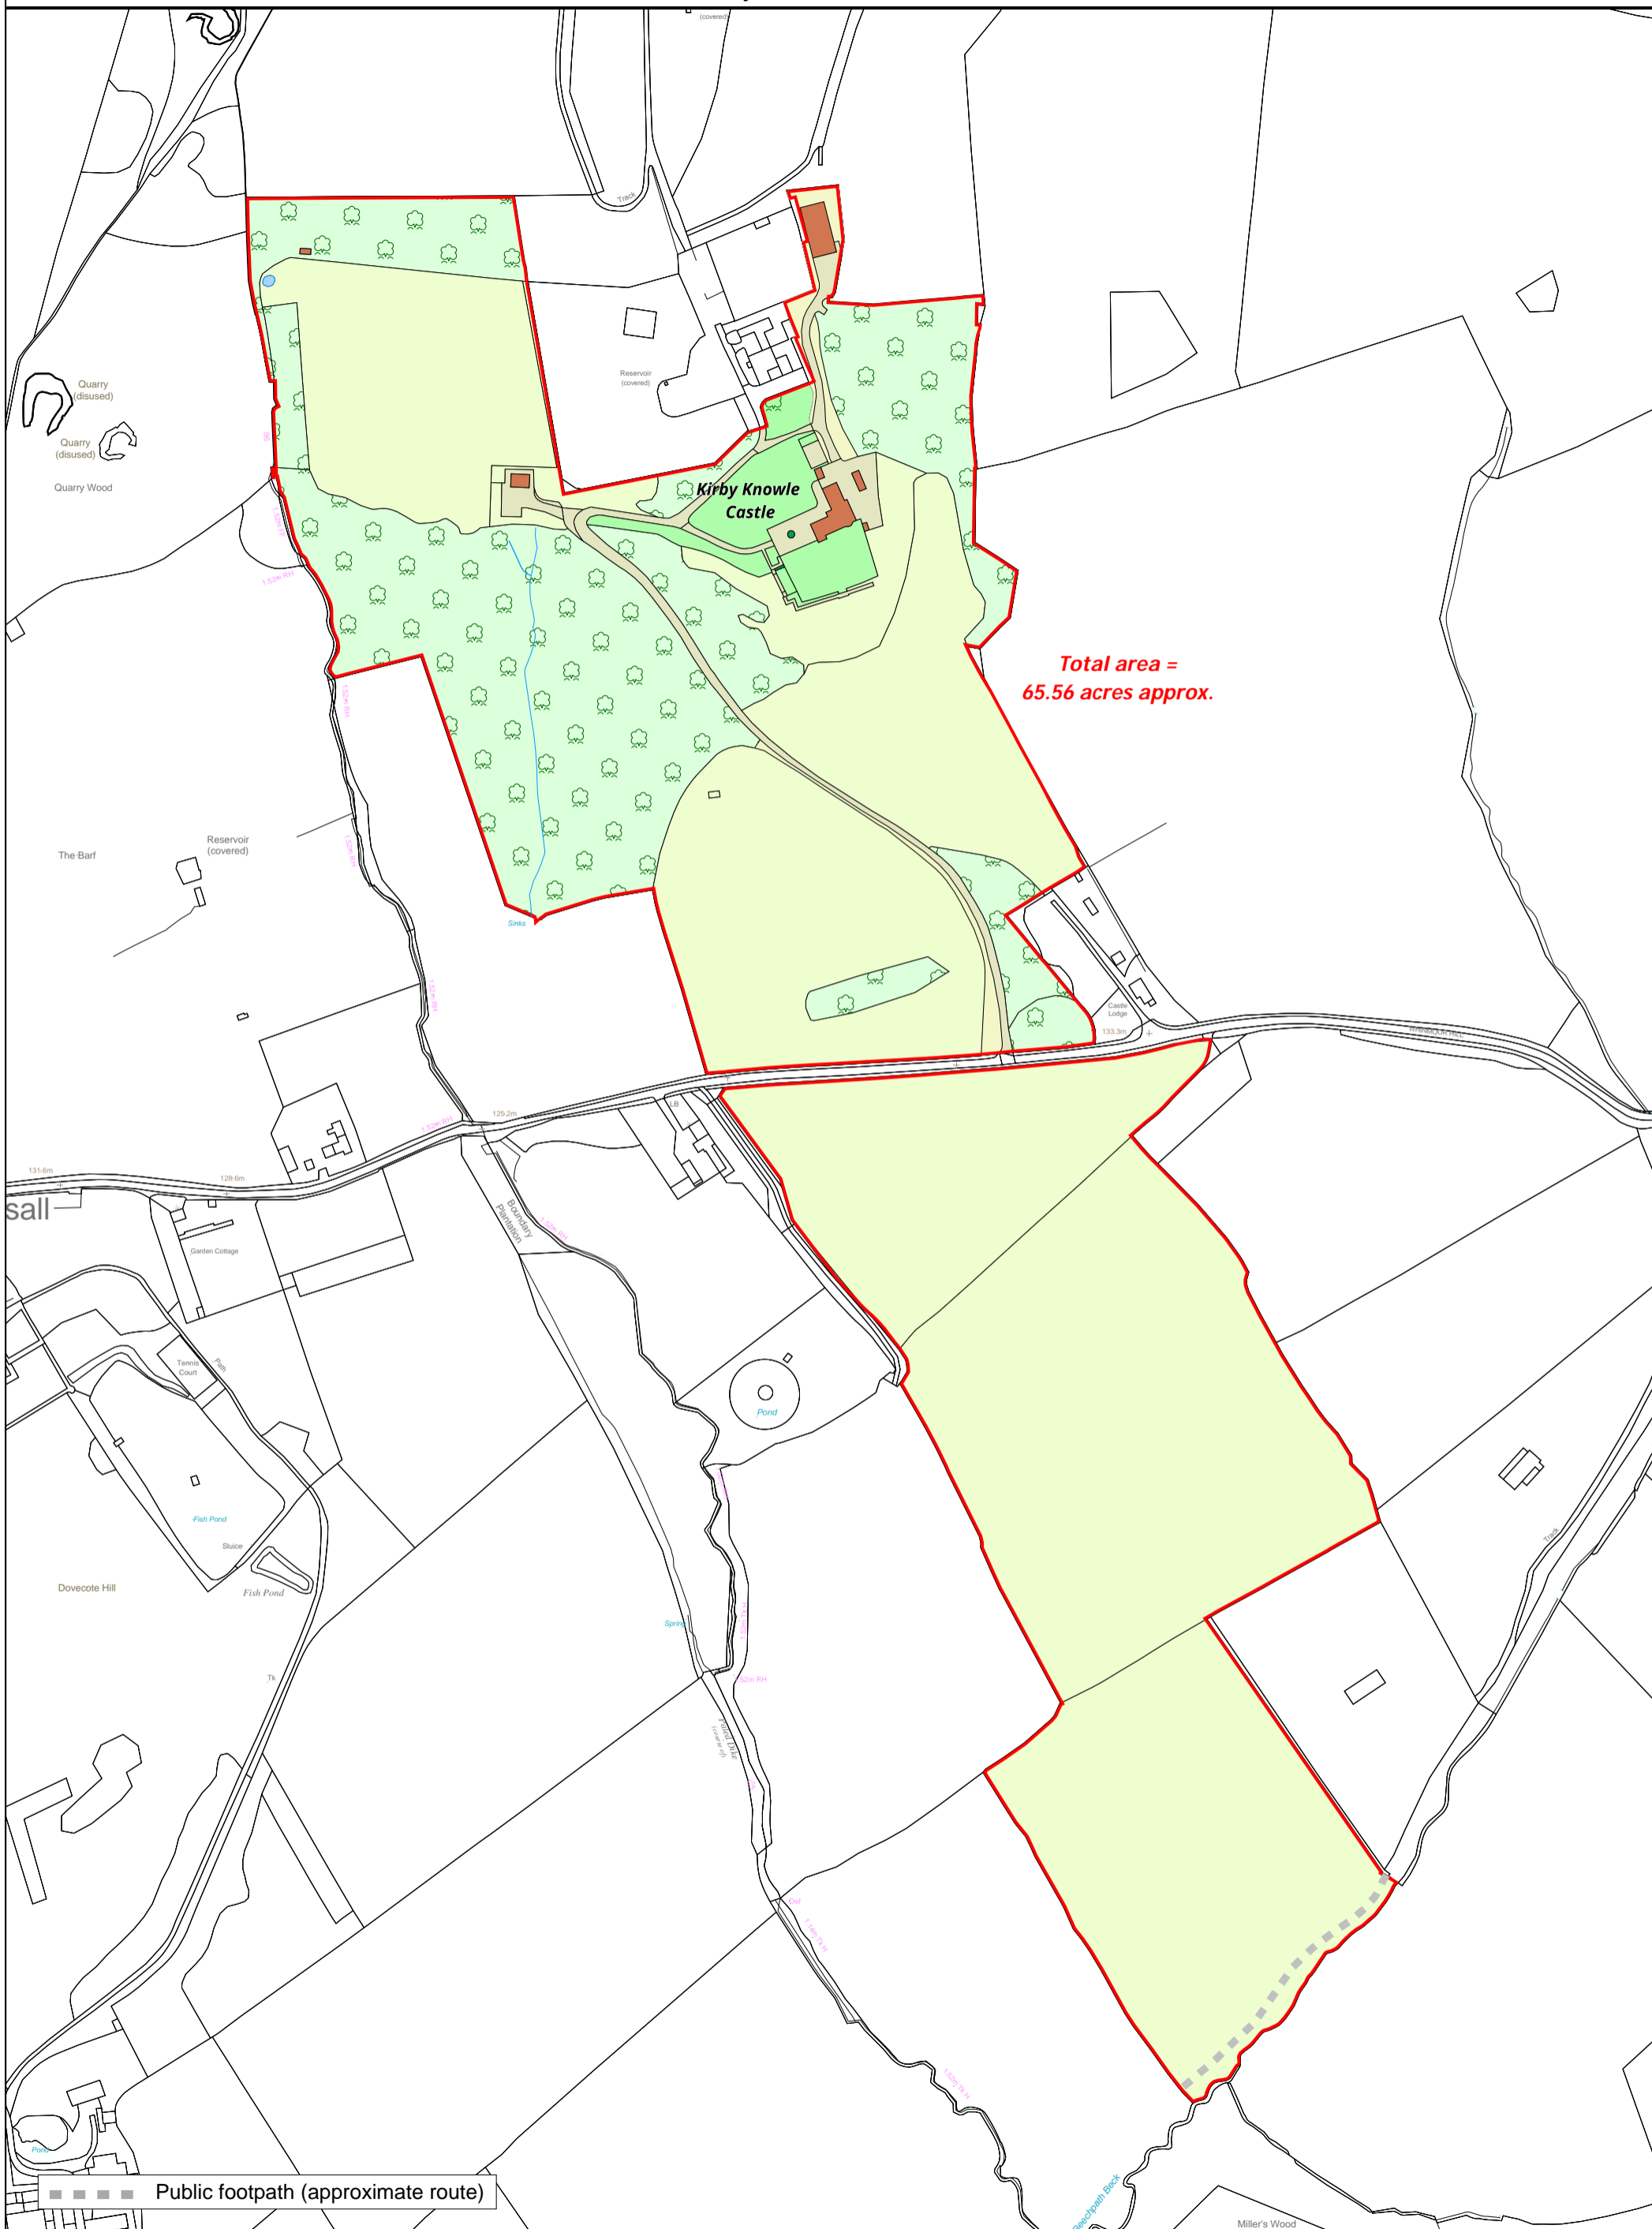

# Kirby Knowle Castle

Total area = 65.56 acres approx.

**Knight Frank LLP**  
 Mapping Consultancy  
 2 Lower Woodspen Court,  
 Lambourne Road,  
 Newbury RG20 8BL  
 (t) 01488 688508  
 (e) mapping@knightfrank.com

Land Use:	
	Pasture
	Arable
	Game Cover
	Woodland
	Parkland
	Verge / Misc
	Water
	Orchard
	Heathland
	Rocks / Boulders
	Building (Residential)
	Building / Structure (Agricultural)
	Gardens
	Road / Track

NB: If field & building type are unknown - assumed pasture & residential

Date: 10:08:23 AN  
 Drawn By: AN  
 Scale: 1:3500 @ A3  
 Plan Ref:  
**Title**  
**Kirby Knowle Castle**

This Plan is published for guidance only, and although it is believed to be correct its accuracy is not guaranteed, nor is it intended to form part of any contract. ©Crown copyright and database rights 2023. Licence No. 100021721